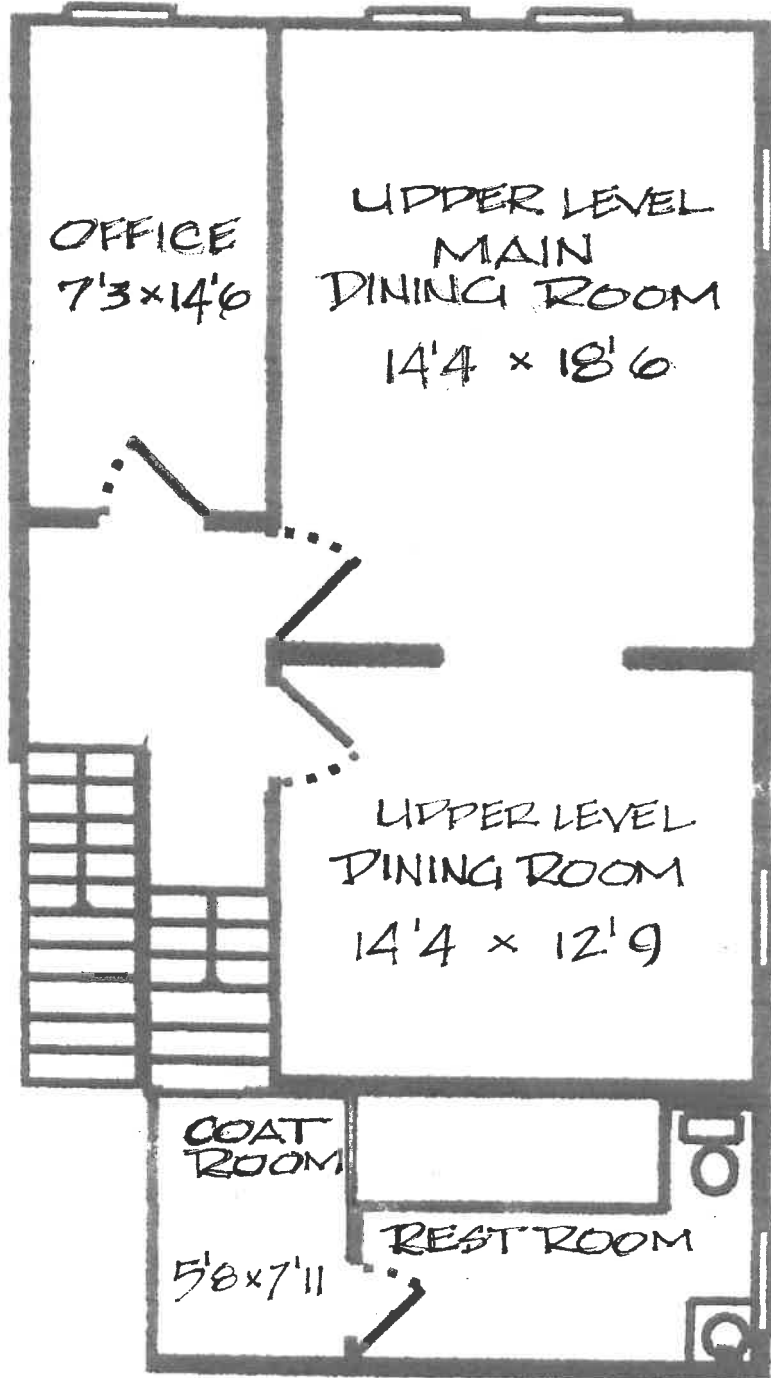

BISTRO 112 MAIN LEVEL

PATIO
DINING
&
GARDENS
23'7 x 31'5

SHED
10'5 x 10'4

HISTORIC OUTHOUSES
4'4 x 5'0

PATIO
DINING
&
GARDENS

BISTRO 112

2ND LEVEL

BISTRO 112
BASEMENT